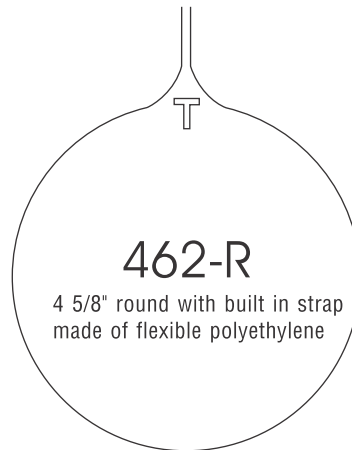

writable strip	500	1000	2500	5000
includes loop strap	3.25	1.85	1.10	.90
	.40	.25	.15	.10

#360 PHOTO BAG TAG

3 7/8 x 2 5/8 inch tag, full color side 1, black print on side 2
 can be personalized with names, no charge, strap included

100-999	1000	2500	5000
3.00	2.65	2.25	1.25

#040 Thin
 3 1/2" x 4 1/2"

EACH	
100	1.20
150	1.08
200	.90
300	.81
400	.77
500	.68
750	.61
1,000	.59
2,500	.55
5,000	.53
10,000	.49
25,000	.45

#462-R
 4 5/8" Round

EACH	
100	1.70
150	1.52
200	1.40
250	1.26
300	1.15
400	1.06
500	.93
750	.87
1,000	.80
2,500	.75
5,000	.70
10,000	.67
25,000	.64

#035 Day Tag
 3" x 5"

EACH		Additional imprint	
2,500	.52	2,500	.18
5,000	.47	5,000	.15
10,000	.45	10,000	.14
25,000	.41	25,000	.13
50,000	.40	50,000	.12

#035 Day Tag
 Additional imprint

CART KEY TAGS #490-p W/ SPLIT RING

white tag with choice of print colors; black, blue, green, red

25 qty\$1.40ea
100 qty	...\$1.25ea
500 qty	...\$1.00ea

CART KEY TAG

white tag features standard cart driving instructions printed one side in black, red, green, blue.
 With split ring for key